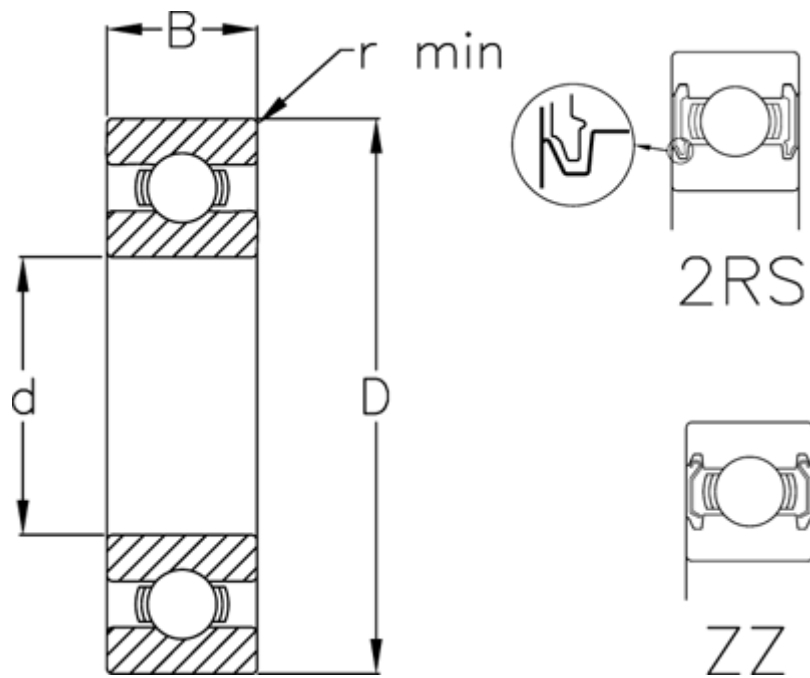

Data Sheet

Article number: 5480030016039

Description: Single row ball bearing 6206 ZZ USDA H1
d=30 D=62 B=16 stainless/spez. grease

Measures

B	= 16	Weight (kg) = 0.199
d	= 30	
D	= 62	
Dynamic load C (kN)	= 19.5	
Max rpm greased	= 11000	
Max rpm oil lubricated	= 13000	
r min	= 1	
Static load C0 (kN)	= 11.3	